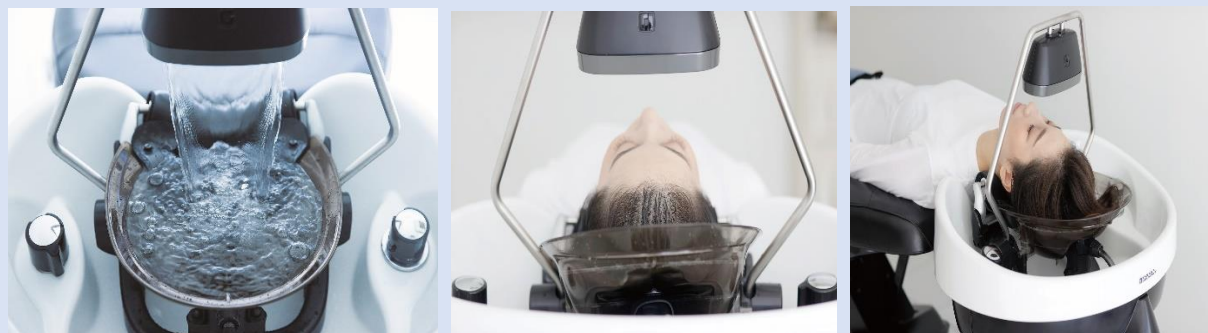

Yume series Backwash Drain Rotary Type/Head bath

this is a new hairdressing service where the head is completely immersed in a sink filled with warm water while the hair is washed and rinsed with hot and warm water. The experience offers customers a pleasant relaxation that cannot be experienced in everyday life. This was originally a bathing technique used in the thermal spring areas of Akita Prefecture. However, when attempts were made to replicate the technique in hair salons, it was not possible to dip the back of the head deeper than to the ears, as a result of which the essential comfort of a head bath could not be achieved. By adding a water leak over the hairline of the forehead, we have developed a device that offers customers a new physical experience that only salons can offer through full head hot bath effects

H:SC-AY- YHBYMS Yume series Backwash Drain Rotary Type

RRP 1.350,00 Euro

Buy 1 x Head Bath and get for free

1 x Spa Shower Head (Foamy Spray Pattern) for Yume Art. Z-1P01AHA0 for Yume/DX/Espoir/Yume Oasis/RS3

RRP 105,60

1 x Yume Shampoo Cape in PEARL WHITE

Art. H:SU-EA-YMCP

RRP 49,70

www.youtube.com/watch?v=oOPTf_nxx_w

- The YUME HEADBATH does not contain a shampoo pool.
- The shower head for this product is only the dual function type (switchable).
- Rotation type: Turn the cap to open and close the drain when you fill the basin with water.
- Flip type: Turn the cap upside down when you fill the basin with water.
- Exclusive storage bag included in the set.
- Compatible wash unit: YUME DX, YUME, YUME NOBLE, YUME SUITE, YUME ESPOIR, YUME SWING

Takara Company Europe GmbH

European Hairdressing Business Centre Frankfurt Office

Wilhelm-Leuschner-Str. 83, 60329 Frankfurt

Tel.: +49 (0) 69 2972 80 90, E-Mail: info@takarabelmont.de

www.takarariseur.de