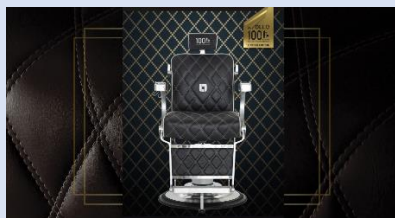

>APOLLO 2 ICON - DER 100 JAHRE JUBILÄUMS BARRIERSTUHL<

Takara Company Europe GmbH

European Hairdressing Business Centre Frankfurt Office

Wilhelm-Leuschner-Str. 83, 60329 Frankfurt

Tel.: +49 (0) 69 2972 80 90, E-Mail: info@takarabelmont.de

www.takarariseur.de